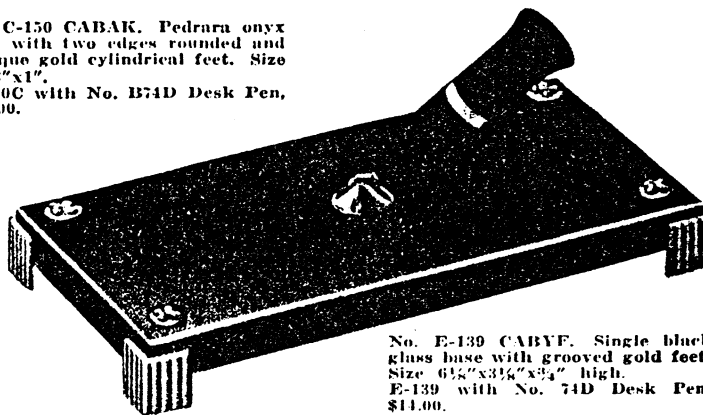

No. E-139 CABYF. Single black glass base with grooved gold feet. Size 6 $\frac{1}{2}$ "x3 $\frac{1}{4}$ "x $\frac{3}{4}$ " high. E-139 with No. 74D Desk Pen, $11.00. D-140 CABAG. Same as above but double with 74D Desk Pen and Desk Pencil, $21.00.